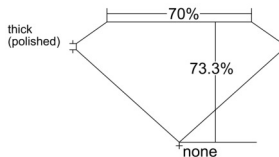

GIA®

FACSIMILE

GIA REPORT 5553234606

Verify this report at GIA.edu

GIA NATURAL DIAMOND DOSSIER®

May 12, 2026
GIA Report Number 5553234606
Shape and Cutting Style ..... Square Modified Brilliant
Measurements ..... 4.34 x 4.32 x 3.17 mm

GRADING RESULTS

Carat Weight ..... 0.51 carat
Color Grade ..... E
Clarity Grade VS1

ADDITIONAL GRADING INFORMATION

Polish ..... Excellent
Symmetry ..... Very Good
Fluorescence ..... None
Clarity Characteristics ..... Feather
Inscription(s): GIA 5553234606

PROPORTIONS

Profile not to actual proportions

GRADING SCALES

GIA COLOR SCALE		GIA CLARITY SCALE			
COLORLESS	D	VERY VERY SLIGHTLY INCLUDED	FLAWLESS		
	E		INTERNALLY FLAWLESS		
	F	VERY SLIGHTLY INCLUDED	VS₁		
	G		VS₂		
	H		VS₁		
	NEAR COLORLESS	I	SLIGHTLY INCLUDED	VS₂	
		J		SI₁	
		FAINT	K	INCLUDED	SI₂
			L		I₁
			M		I₂
VERT LIGHT	N	LIGHT	I₃		
	O				
	P				
	Q				
	R				
	S				
	T				
LIGHT	U				
	V				
	W				
	X				
Y					
Z