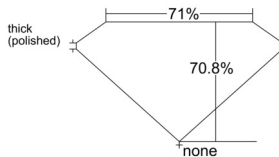

GIA®

FACSIMILE

GIA REPORT 5553225456

Verify this report at GIA.edu

GIA NATURAL DIAMOND DOSSIER®

May 11, 2026
GIA Report Number 5553225456
Shape and Cutting Style ..... Square Modified Brilliant
Measurements ..... 4.28 x 4.28 x 3.03 mm

GRADING RESULTS

Carat Weight ..... 0.46 carat
Color Grade ..... D
Clarity Grade VVS1

ADDITIONAL GRADING INFORMATION

Polish ..... Excellent
Symmetry ..... Very Good
Fluorescence ..... None
Clarity Characteristics ..... Pinpoint
Inscription(s): GIA 5553225456

PROPORTIONS

Profile not to actual proportions

GRADING SCALES

GIA COLOR SCALE		GIA CLARITY SCALE			
COLORLESS	D	VERY VERY SLIGHTLY INCLUDED	FLAWLESS		
	E		INTERNALLY FLAWLESS		
	F	VERY SLIGHTLY INCLUDED	VVS₁		
	G		VVS₂		
	H		VS₁		
	NEAR COLORLESS	I	SLIGHTLY INCLUDED	VS₂	
		J		SI₁	
		FAINT	K	INCLUDED	SI₂
			L		I₁
			M		I₂
VERT LIGHT	N	LIGHT	I₃		
	O				
	P				
	Q				
	R				
	S				
	T