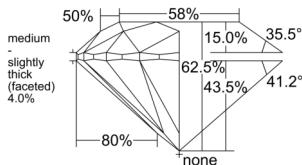

GIA®

FACSIMILE

GIA REPORT 5553225120

Verify this report at GIA.edu

GIA NATURAL DIAMOND DOSSIER®

May 11, 2026
GIA Report Number 5553225120
Shape and Cutting Style ..... Round Brilliant
Measurements ..... 4.47 - 4.50 x 2.80 mm

GRADING RESULTS

Carat Weight ..... 0.35 carat
Color Grade ..... K
Clarity Grade S11
Cut Grade ..... Excellent

ADDITIONAL GRADING INFORMATION

Polish ..... Excellent
Symmetry ..... Excellent
Fluorescence ..... Strong Blue
Clarity Characteristics ..... Crystal
Inscription(s): GIA 5553225120

PROPORTIONS

GRADING SCALES

GIA COLOR SCALE	GIA CLARITY SCALE	GIA CUT SCALE	
D	FLAWLESS	EXCELLENT	
E	INTERNALLY FLAWLESS		
F		VVS₁	VERY GOOD
G	VVS₂		
H	VS₁	GOOD	
I	VS₂		
J	S1₁	FAIR	
K	S1₂		
L	I₁	POOR	
M	I₂		
N	I₃		
O			
P			
Q			
R			
S			
T			
U			
V			
W			
X			
Y			
Z