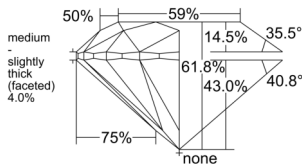

GIA®

FACSIMILE

GIA REPORT 5553224444

Verify this report at GIA.edu

GIA NATURAL DIAMOND DOSSIER®

May 11, 2026
GIA Report Number 5553224444
Shape and Cutting Style ..... Round Brilliant
Measurements ..... 5.06 - 5.09 x 3.14 mm

GRADING RESULTS

Carat Weight ..... 0.50 carat
Color Grade ..... J
Clarity Grade VVS1
Cut Grade ..... Excellent

ADDITIONAL GRADING INFORMATION

Polish ..... Excellent
Symmetry ..... Excellent
Fluorescence ..... Medium Blue
Clarity Characteristics ..... Pinpoint, Feather
Inscription(s): GIA 5553224444

PROPORTIONS

Profile to actual proportions