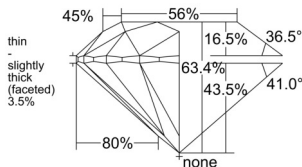

GIA®

FACSIMILE

GIA REPORT 5553220939

Verify this report at GIA.edu

GIA NATURAL DIAMOND DOSSIER®

May 12, 2026
GIA Report Number 5553220939
Shape and Cutting Style ..... Round Brilliant
Measurements ..... 5.02 - 5.05 x 3.19 mm

GRADING RESULTS

Carat Weight ..... 0.50 carat
Color Grade ..... K
Clarity Grade VS1
Cut Grade ..... Excellent

ADDITIONAL GRADING INFORMATION

Polish ..... Excellent
Symmetry ..... Excellent
Fluorescence ..... None
Clarity Characteristics..... Indented Natural
Inscription(s): GIA 5553220939

PROPORTIONS

Profile to actual proportions

GRADING SCALES

GIA COLOR SCALE	GIA CLARITY SCALE	GIA CUT SCALE	
COLOREDNESS D	FLAWLESS	EXCELLENT	
E	INTERNALLY FLAWLESS		
F		VVS₁	VERY GOOD
G	VVS₂		
H	VS₁	GOOD	
I	VS₂		
J	SI₁	FAIR	
K	SI₂		
L	I₁	POOR	
M	I₂		
N	I₃		
O			
P			
Q			
R			
S			
T			
U			
V			
W			
X			
Y			
Z