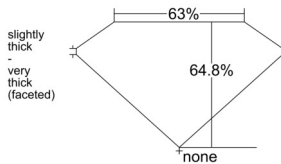

GIA®

FACSIMILE

GIA REPORT 5553219530

Verify this report at GIA.edu

GIA NATURAL DIAMOND DOSSIER®

May 09, 2026
GIA Report Number 5553219530
Shape and Cutting Style ..... Pear Brilliant
Measurements ..... 6.88 x 4.44 x 2.88 mm

GRADING RESULTS

Carat Weight ..... 0.55 carat
Color Grade ..... L, Faint Brown
Clarity Grade VS1

ADDITIONAL GRADING INFORMATION

Polish ..... Very Good
Symmetry ..... Very Good
Fluorescence ..... None
Clarity Characteristics ..... Crystal
Inscription(s): GIA 5553219530

PROPORTIONS

Profile not to actual proportions

GRADING SCALES

GIA COLOR SCALE		GIA CLARITY SCALE			
COLORLESS	D	VERY VERY SLIGHTLY INCLUDED	FLAWLESS		
	E		INTERNALLY FLAWLESS		
	F	VERY SLIGHTLY INCLUDED	VS₁		
	G		VS₂		
	H		VS₁		
	NEAR COLORLESS	I	SLIGHTLY INCLUDED	SI₁	
		J		SI₂	
		FAINT	K	INCLUDED	I₁
			L		I₂
			M		I₃
VERT LIGHT	N		LIGHT		
	O				
	P				
	Q				
	R