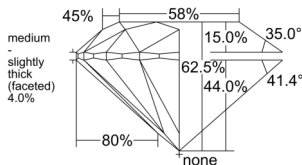

GIA®

FACSIMILE

GIA REPORT 5553209376

Verify this report at GIA.edu

GIA NATURAL DIAMOND DOSSIER®

May 09, 2026
GIA Report Number 5553209376
Shape and Cutting Style ..... Round Brilliant
Measurements ..... 4.37 - 4.39 x 2.74 mm

GRADING RESULTS

Carat Weight ..... 0.32 carat
Color Grade ..... D
Clarity Grade VVS1
Cut Grade ..... Excellent

ADDITIONAL GRADING INFORMATION

Polish ..... Excellent
Symmetry ..... Excellent
Fluorescence ..... Strong Blue
Clarity Characteristics ..... Pinpoint
Inscription(s): GIA 5553209376

PROPORTIONS

Profile to actual proportions

GRADING SCALES

GIA COLOR SCALE

COLORLESS	D
	E
	F
	G
	H
	I
	J
NEAR COLORLESS	K
	L
Faint	M
	N
	O
	P
Very Light	Q
	R
	S
	T
	U
	V
Light	W
	X
	Y
	Z

GIA CLARITY SCALE

FLAWLESS	VERY VERY SLIGHTLY INCLUDED	VVS₁	
			VVS₂
INTERNALLY FLAWLESS	VERY SLIGHTLY INCLUDED	VS₁	
		VS₂	
SLIGHTLY INCLUDED	SLIGHTLY INCLUDED	SI₁	
		SI₂	
INCLUDED	INCLUDED	I₁	
		I₂	
		I₃	

GIA CUT SCALE

EXCELLENT	VERY GOOD	GOOD	FAIR	POOR