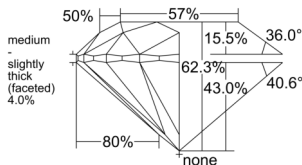

GIA®

FACSIMILE

GIA REPORT 5553204916

Verify this report at GIA.edu

GIA NATURAL DIAMOND DOSSIER®

May 09, 2026
GIA Report Number 5553204916
Shape and Cutting Style ..... Round Brilliant
Measurements ..... 5.36 - 5.39 x 3.35 mm

GRADING RESULTS

Carat Weight ..... 0.60 carat
Color Grade ..... K
Clarity Grade VVS1
Cut Grade ..... Excellent

ADDITIONAL GRADING INFORMATION

Polish ..... Excellent
Symmetry ..... Excellent
Fluorescence ..... Faint
Clarity Characteristics ..... Pinpoint
Inscription(s): GIA 5553204916

PROPORTIONS

Profile to actual proportions

GRADING SCALES

GIA COLOR SCALE

COLORLESS	D
	E
	F
	G
	H
	I
	J
NEAR COLORLESS	K
	L
	M
	N
	O
	P
	R
	S
	T
	U
	V
	W
	X
	Y
LIGHT	Z

GIA CLARITY SCALE

FLAWLESS	INTERNAL FLAWLESS	
		FLAWLESS
VERY VERY SLIGHTLY INCLUDED	VVS₁	
	VVS₂	
VERY SLIGHTLY INCLUDED	VS₁	
	VS₂	
SLIGHTLY INCLUDED	SI₁	
	SI₂	
INCLUDED	I₁	
	I₂	
	I₃	

GIA CUT SCALE

EXCELLENT
VERY GOOD
GOOD
FAIR
POOR