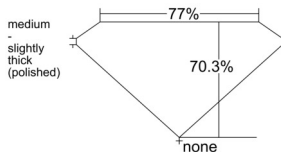

GIA®

FACSIMILE

GIA REPORT 5553203755

Verify this report at GIA.edu

GIA NATURAL DIAMOND DOSSIER®

May 09, 2026
GIA Report Number 5553203755
Shape and Cutting Style ..... Square Modified Brilliant
Measurements ..... 5.19 x 4.92 x 3.46 mm

GRADING RESULTS

Carat Weight ..... 0.70 carat
Color Grade ..... H
Clarity Grade VS1

ADDITIONAL GRADING INFORMATION

Polish ..... Excellent
Symmetry ..... Excellent
Fluorescence ..... Medium Blue
Clarity Characteristics ..... Feather
Inscription(s): GIA 5553203755

PROPORTIONS

Profile not to actual proportions

GRADING SCALES

GIA COLOR SCALE		GIA CLARITY SCALE			
COLORLESS	D	VERY VERY SLIGHTLY INCLUDED	FLAWLESS		
	E		INTERNALLY FLAWLESS		
	F		VVS₁		
	G		VVS₂		
	NEAR COLORLESS	H	VERY SLIGHTLY INCLUDED	VS₁	
		I		VS₂	
		FAINT	J	SLIGHTLY INCLUDED	SI₁
			K		SI₂
	L		I₁		
	VERT LIGHT		M	INCLUDED	I₂
N			I₃		
O					
P					
LIGHT	Q				
	R				
	S				
	T				
	U				
	V				
	W				
	X				
	Y				
	Z