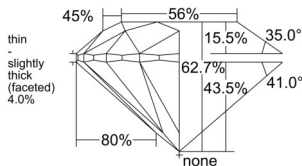

GIA®

FACSIMILE

GIA REPORT 5553200606

Verify this report at GIA.edu

GIA NATURAL DIAMOND DOSSIER®

May 08, 2026
GIA Report Number 5553200606
Shape and Cutting Style ..... Round Brilliant
Measurements ..... 5.35 - 5.38 x 3.37 mm

GRADING RESULTS

Carat Weight ..... 0.60 carat
Color Grade ..... M
Clarity Grade S11
Cut Grade ..... Excellent

ADDITIONAL GRADING INFORMATION

Polish ..... Excellent
Symmetry ..... Very Good
Fluorescence ..... None
Clarity Characteristics ..... Cloud, Crystal
Inscription(s): GIA 5553200606

PROPORTIONS

Profile to actual proportions