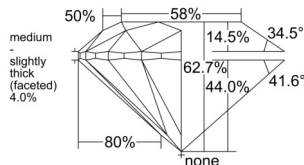

GIA®

FACSIMILE

GIA REPORT 5553192452

Verify this report at GIA.edu

GIA NATURAL DIAMOND DOSSIER®

May 06, 2026
GIA Report Number 5553192452
Shape and Cutting Style ..... Round Brilliant
Measurements ..... 4.70 - 4.73 x 2.96 mm

GRADING RESULTS

Carat Weight ..... 0.40 carat
Color Grade ..... D
Clarity Grade VS2
Cut Grade ..... Excellent

ADDITIONAL GRADING INFORMATION

Polish ..... Excellent
Symmetry ..... Excellent
Fluorescence ..... None
Clarity Characteristics ..... Cloud
Inscription(s): GIA 5553192452

PROPORTIONS

Profile to actual proportions

GRADING SCALES

GIA COLOR SCALE	GIA CLARITY SCALE	GIA CUT SCALE	
D	FLAWLESS	EXCELLENT	
E	INTERNALLY FLAWLESS		
F		VVS₁	VERY GOOD
G	VVS₂		
H	VS₁	GOOD	
I	VS₂		
J	SI₁	FAIR	
K	SI₂		
L	I₁	POOR	
M	I₂		
N	I₃		
O			
P			
Q			
R			
S			
T			
U			
V			
W			
X			
Y			
Z