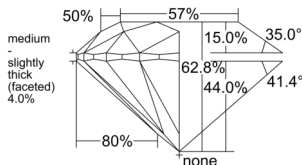

GIA®

FACSIMILE

GIA REPORT 5553192439

Verify this report at GIA.edu

GIA NATURAL DIAMOND DOSSIER®

May 07, 2026
GIA Report Number 5553192439
Shape and Cutting Style ..... Round Brilliant
Measurements ..... 4.72 - 4.76 x 2.98 mm

GRADING RESULTS

Carat Weight ..... 0.41 carat
Color Grade ..... F
Clarity Grade VVS2
Cut Grade ..... Excellent

ADDITIONAL GRADING INFORMATION

Polish ..... Excellent
Symmetry ..... Excellent
Fluorescence ..... None
Clarity Characteristics..... Needle, Cloud, Pinpoint
Inscription(s): GIA 5553192439

PROPORTIONS

Profile to actual proportions