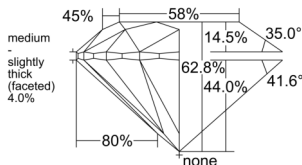

GIA®

FACSIMILE

GIA REPORT 5553191916

Verify this report at GIA.edu

GIA NATURAL DIAMOND DOSSIER®

May 06, 2026
GIA Report Number 5553191916
Shape and Cutting Style ..... Round Brilliant
Measurements ..... 4.69 - 4.72 x 2.95 mm

GRADING RESULTS

Carat Weight ..... 0.40 carat
Color Grade ..... E
Clarity Grade VS1
Cut Grade ..... Excellent

ADDITIONAL GRADING INFORMATION

Polish ..... Excellent
Symmetry ..... Excellent
Fluorescence ..... None
Clarity Characteristics..... Crystal, Pinpoint
Inscription(s): GIA 5553191916

PROPORTIONS

GRADING SCALES

GIA COLOR SCALE

COLORESS	D
	E
	F
	G
	H
	I
	J
NEAR COLORESS	K
	L
FANIT	M
	N
	O
	P
	Q
VERY LIGHT	R
	S
	T
	U
	V
	W
	X
	Y
LIGHT	Z

GIA CLARITY SCALE

VERY VERY SLIGHTLY INCLUDED	FLAWLESS
	INTERNALLY FLAWLESS
VERY SLIGHTLY INCLUDED	VVS₁
	VVS₂
SLIGHTLY INCLUDED	VS₁
	VS₂
INCLUDED	SI₁
	SI₂
	I₁
	I₂
	I₃

GIA CUT SCALE

EXCELLENT
VERY GOOD
GOOD
FAIR
POOR