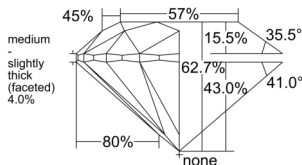

GIA®

FACSIMILE

GIA REPORT 5553191785

Verify this report at GIA.edu

GIA NATURAL DIAMOND DOSSIER®

May 07, 2026
GIA Report Number 5553191785
Shape and Cutting Style ..... Round Brilliant
Measurements ..... 5.66 - 5.68 x 3.56 mm

GRADING RESULTS

Carat Weight ..... 0.71 carat
Color Grade ..... G
Clarity Grade VS1
Cut Grade ..... Excellent

ADDITIONAL GRADING INFORMATION

Polish ..... Excellent
Symmetry ..... Excellent
Fluorescence ..... None
Clarity Characteristics..... Cloud, Feather, Needle
Inscription(s): GIA 5553191785

PROPORTIONS

Profile to actual proportions