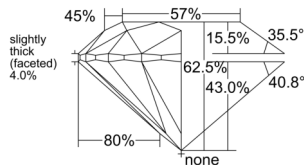

GIA®

FACSIMILE

GIA REPORT 5553191542

Verify this report at GIA.edu

GIA NATURAL DIAMOND DOSSIER®

May 07, 2026
GIA Report Number 5553191542
Shape and Cutting Style ..... Round Brilliant
Measurements ..... 5.62 - 5.66 x 3.53 mm

GRADING RESULTS

Carat Weight ..... 0.70 carat
Color Grade ..... F
Clarity Grade VVS2
Cut Grade ..... Excellent

ADDITIONAL GRADING INFORMATION

Polish ..... Excellent
Symmetry ..... Excellent
Fluorescence ..... None
Clarity Characteristics ..... Feather, Pinpoint
Inscription(s): GIA 5553191542

PROPORTIONS

Profile to actual proportions

GRADING SCALES

GIA COLOR SCALE	GIA CLARITY SCALE	GIA CUT SCALE	
D	FLAWLESS	EXCELLENT	
E	INTERNALLY FLAWLESS		
F		VVS₁	VERY GOOD
G	VVS₂		
H	VS₁	GOOD	
I	VS₂		
J	SI₁	FAIR	
K	SI₂		
L	I₁	POOR	
M	I₂		
N	I₃		
O			
P			
Q			
R			
S			
T			
U			
V			
W			
X			
Y			
Z