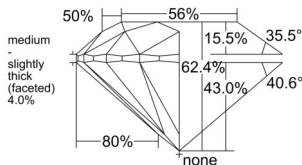

GIA®

FACSIMILE

GIA REPORT

5553191191

Verify this report at GIA.edu

GIA NATURAL DIAMOND DOSSIER®

May 06, 2026
GIA Report Number 5553191191
Shape and Cutting Style ..... Round Brilliant
Measurements ..... 5.64 - 5.68 x 3.53 mm

GRADING RESULTS

Carat Weight ..... 0.70 carat
Color Grade ..... E
Clarity Grade VS2
Cut Grade ..... Excellent

ADDITIONAL GRADING INFORMATION

Polish ..... Excellent
Symmetry ..... Excellent
Fluorescence ..... Medium Blue
Clarity Characteristics ..... Crystal
Inscription(s): GIA 5553191191

PROPORTIONS

Profile to actual proportions