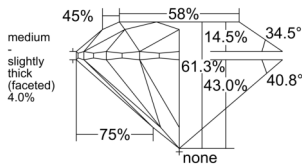

GIA®

FACSIMILE

GIA REPORT 5553179111

Verify this report at GIA.edu

GIA NATURAL DIAMOND DOSSIER®

May 05, 2026
GIA Report Number 5553179111
Shape and Cutting Style ..... Round Brilliant
Measurements ..... 4.34 - 4.37 x 2.67 mm

GRADING RESULTS

Carat Weight ..... 0.31 carat
Color Grade ..... D
Clarity Grade VS1
Cut Grade ..... Excellent

ADDITIONAL GRADING INFORMATION

Polish ..... Excellent
Symmetry ..... Excellent
Fluorescence ..... Strong Blue
Clarity Characteristics ..... Cloud
Inscription(s): GIA 5553179111

PROPORTIONS

Profile to actual proportions

GRADING SCALES

GIA COLOR SCALE	GIA CLARITY SCALE	GIA CUT SCALE	
D	FLAWLESS	EXCELLENT	
E	INTERNALLY FLAWLESS		
F		VVS₁	VERY GOOD
G	VVS₂		
H	VS₁	GOOD	
I	VS₂		
J	SI₁	FAIR	
K	SI₂		
L	I₁	POOR	
M	I₂		
N	I₃		
O			
P			
Q			
R			
S			
T			
U			
V			
W			
X			
Y			
Z