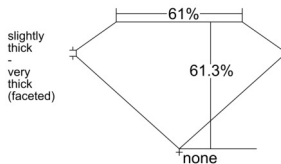

GIA®

FACSIMILE

GIA REPORT 5553178402

Verify this report at GIA.edu

GIA NATURAL DIAMOND DOSSIER®

May 05, 2026
GIA Report Number 5553178402
Shape and Cutting Style ..... Pear Brilliant
Measurements ..... 6.04 x 3.75 x 2.30 mm

GRADING RESULTS

Carat Weight ..... 0.30 carat
Color Grade ..... H
Clarity Grade VS1

ADDITIONAL GRADING INFORMATION

Polish ..... Excellent
Symmetry ..... Very Good
Fluorescence ..... None
Clarity Characteristics ..... Crystal, Cloud
Inscription(s): GIA 5553178402

PROPORTIONS

Profile not to actual proportions

GRADING SCALES

GIA COLOR SCALE		GIA CLARITY SCALE			
COLORLESS	D	VERY VERY SLIGHTLY INCLUDED	FLAWLESS		
	E		INTERNALLY FLAWLESS		
	F		VVS₁		
	G		VVS₂		
	NEAR COLORLESS	H	VERY SLIGHTLY INCLUDED	VS₁	
		I		VS₂	
		FAINT	J	SLIGHTLY INCLUDED	S₁
			K		S₂
	L		I₁		
	M		I₂		
N	I₃				
O					
VERT LIGHT	P	INCLUDED			
	Q				
	R				
	S				
	T				
	U				
	V				
	W				
LIGHT	X				
	Y				
	Z