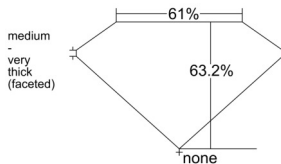

GIA®

FACSIMILE

GIA REPORT 5553169631

Verify this report at GIA.edu

GIA NATURAL DIAMOND DOSSIER®

May 06, 2026
GIA Report Number 5553169631
Shape and Cutting Style ..... Marquise Brilliant
Measurements ..... 8.04 x 4.13 x 2.61 mm

GRADING RESULTS

Carat Weight ..... 0.50 carat
Color Grade ..... D
Clarity Grade VS1

ADDITIONAL GRADING INFORMATION

Polish ..... Excellent
Symmetry ..... Very Good
Fluorescence ..... Medium Blue
Clarity Characteristics..... Crystal, Needle, Pinpoint
Inscription(s): GIA 5553169631

PROPORTIONS

Profile not to actual proportions

GRADING SCALES

GIA COLOR SCALE		GIA CLARITY SCALE	
COLORLESS	D	VERY VERY SLIGHTLY SIGHTLY INCLUDED	FLAWLESS
	E		INTERNALLY FLAWLESS
	F		VVS₁
	G		VVS₂
	H		VS₁
	I		VS₂
	J		SI₁
	K		SI₂
	L		I₁
	M		I₂
NEAR COLORLESS	N	SLIGHTLY INCLUDED	I₃
	O		
	P		
	Q		
FAINT	R		
	S		
	T		
	U		
VERY LIGHT	V		
	W		
	X		
	Y		
LIGHT	Z