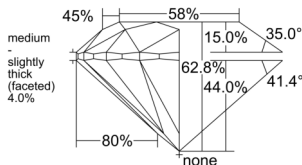

GIA®

FACSIMILE

GIA REPORT 5553167949

Verify this report at GIA.edu

GIA NATURAL DIAMOND DOSSIER®

May 02, 2026
GIA Report Number 5553167949
Shape and Cutting Style ..... Round Brilliant
Measurements ..... 5.35 - 5.39 x 3.37 mm

GRADING RESULTS

Carat Weight ..... 0.60 carat
Color Grade ..... G
Clarity Grade VVS1
Cut Grade ..... Excellent

ADDITIONAL GRADING INFORMATION

Polish ..... Excellent
Symmetry ..... Excellent
Fluorescence ..... Strong Blue
Clarity Characteristics ..... Pinpoint, Surface Graining
Inscription(s): GIA 5553167949

PROPORTIONS

Profile to actual proportions