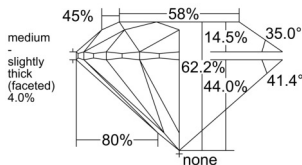

GIA®

FACSIMILE

GIA REPORT 5553165608

Verify this report at GIA.edu

GIA NATURAL DIAMOND DOSSIER®

May 01, 2026
GIA Report Number 5553165608
Shape and Cutting Style ..... Round Brilliant
Measurements ..... 4.46 - 4.49 x 2.79 mm

GRADING RESULTS

Carat Weight ..... 0.34 carat
Color Grade ..... E
Clarity Grade VVS1
Cut Grade ..... Excellent

ADDITIONAL GRADING INFORMATION

Polish ..... Excellent
Symmetry ..... Excellent
Fluorescence ..... Medium Blue
Clarity Characteristics ..... Pinpoint
Inscription(s): GIA 5553165608

PROPORTIONS

Profile to actual proportions