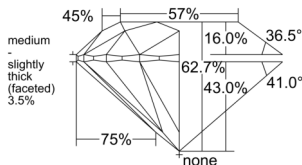

GIA®

FACSIMILE

GIA REPORT 5553160924

Verify this report at GIA.edu

GIA NATURAL DIAMOND DOSSIER®

May 04, 2026
GIA Report Number 5553160924
Shape and Cutting Style ..... Round Brilliant
Measurements ..... 5.68 - 5.70 x 3.57 mm

GRADING RESULTS

Carat Weight ..... 0.71 carat
Color Grade I
Clarity Grade VS2
Cut Grade ..... Excellent

ADDITIONAL GRADING INFORMATION

Polish ..... Excellent
Symmetry ..... Excellent
Fluorescence ..... None
Clarity Characteristics..... Cloud, Crystal, Feather
Inscription(s): GIA 5553160924

PROPORTIONS

GRADING SCALES

GIA COLOR SCALE

COLOREDNESS	D
	E
	F
	G
	H
	I
	J
NEAR COLORLESS	K
	L
FAIN	M
	N
	O
	P
VERY LIGHT	Q
	R
	S
	T
	U
	V
	W
	X
	Y
LIGHT	Z

GIA CLARITY SCALE

FLAWLESS	INTERNAL FLAWLESS	
		FLAWLESS
VERY VERY SLIGHTLY INCLUDED	VVS₁	
	VVS₂	
VERY SLIGHTLY INCLUDED	VS₁	
	VS₂	
SLIGHTLY INCLUDED	SI₁	
	SI₂	
INCLUDED	I₁	
	I₂	
	I₃	

GIA CUT SCALE

EXCELLENT
VERY GOOD
GOOD
FAIR
POOR