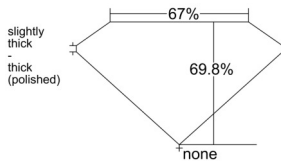

GIA®

FACSIMILE

GIA REPORT 5553160906

Verify this report at GIA.edu

GIA NATURAL DIAMOND DOSSIER®

May 06, 2026
GIA Report Number 5553160906
Shape and Cutting Style ..... **Cut-Cornered Rectangular Modified Brilliant**
Measurements ..... 5.19 x 3.99 x 2.78 mm

GRADING RESULTS

Carat Weight ..... 0.50 carat
Color Grade ..... E
Clarity Grade VS1

ADDITIONAL GRADING INFORMATION

Polish ..... Excellent
Symmetry ..... Excellent
Fluorescence ..... None
Clarity Characteristics..... Crystal, Feather, Pinpoint
Inscription(s): GIA 5553160906

PROPORTIONS

Profile not to actual proportions

GRADING SCALES

GIA COLOR SCALE		GIA CLARITY SCALE			
COLORLESS	D	VERY VERY SLIGHTLY INCLUDED	FLAWLESS		
	E		INTERNALLY FLAWLESS		
	F		VVS₁		
	NEAR COLORLESS	G	VERY SLIGHTLY INCLUDED	VVS₂	
		H		VS₁	
		FAINT	I	SLIGHTLY INCLUDED	VS₂
			J		SI₁
			K	INCLUDED	SI₂
	LIGHT	L	INCLUDED	I₁	
		M		I₂	
N		I₃			
O					
P					
Q					
R					
S					
T					
U					
V					
W					
X					
Y					
Z