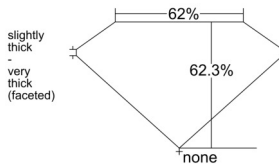

GIA®

FACSIMILE

GIA REPORT 5553158411

Verify this report at GIA.edu

GIA NATURAL DIAMOND DOSSIER®

May 06, 2026
GIA Report Number 5553158411
Shape and Cutting Style ..... Marquise Brilliant
Measurements ..... 7.76 x 4.19 x 2.61 mm

GRADING RESULTS

Carat Weight ..... 0.50 carat
Color Grade ..... D
Clarity Grade VS1

ADDITIONAL GRADING INFORMATION

Polish ..... Very Good
Symmetry ..... Very Good
Fluorescence ..... Faint
Clarity Characteristics..... Crystal, Indented Natural
Inscription(s): GIA 5553158411

PROPORTIONS

Profile not to actual proportions

GRADING SCALES

GIA COLOR SCALE		GIA CLARITY SCALE			
COLORLESS	D	VERY VERY SLIGHTLY INCLUDED	FLAWLESS		
	E		INTERNALLY FLAWLESS		
	F		VVS₁		
	NEAR COLORLESS	G	VERY SLIGHTLY INCLUDED	VVS₂	
		H		VS₁	
		FANT	I	SLIGHTLY INCLUDED	VS₂
			J		SI₁
	LIGHT	K	INCLUDED	SI₂	
		L		I₁	
		M		I₂	
N		I₃			
O					
P					
Q					
R