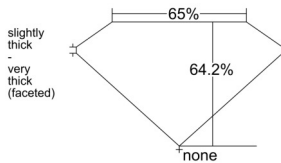

GIA®

FACSIMILE

GIA REPORT 5553156021

Verify this report at GIA.edu

GIA NATURAL DIAMOND DOSSIER®

May 06, 2026
GIA Report Number 5553156021
Shape and Cutting Style ..... Cushion Modified Brilliant
Measurements ..... 5.29 x 5.13 x 3.29 mm

GRADING RESULTS

Carat Weight ..... 0.70 carat
Color Grade ..... G
Clarity Grade VS1

ADDITIONAL GRADING INFORMATION

Polish ..... Excellent
Symmetry ..... Excellent
Fluorescence ..... None
Clarity Characteristics..... Crystal, Cloud, Pinpoint
Inscription(s): GIA 5553156021

PROPORTIONS

Profile not to actual proportions

GRADING SCALES

GIA COLOR SCALE		GIA CLARITY SCALE			
COLORLESS	D	VERY VERY SLIGHTLY INCLUDED	FLAWLESS		
	E		INTERNALLY FLAWLESS		
	F		VVS₁		
	G		VVS₂		
	NEAR COLORLESS	H	VERY SLIGHTLY INCLUDED	VS₁	
		I		VS₂	
		FAINT	J	SLIGHTLY INCLUDED	SI₁
			K		SI₂
	L		I₁		
	VERT LIGHT		M	INCLUDED	I₂
N			I₃		
O					
P					
LIGHT	Q				
	R				
	S				
	T				
	U				
	Z