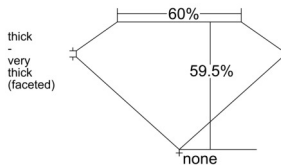

GIA®

FACSIMILE

GIA REPORT 5553153911

Verify this report at GIA.edu

GIA NATURAL DIAMOND DOSSIER®

May 04, 2026
GIA Report Number 5553153911
Shape and Cutting Style ..... Pear Brilliant
Measurements ..... 6.91 x 4.48 x 2.67 mm

GRADING RESULTS

Carat Weight ..... 0.50 carat
Color Grade ..... M, Faint Brown
Clarity Grade VVS2

ADDITIONAL GRADING INFORMATION

Polish ..... Excellent
Symmetry ..... Very Good
Fluorescence ..... Faint
Clarity Characteristics ..... Pinpoint, Cloud
Inscription(s): GIA 5553153911

PROPORTIONS

Profile not to actual proportions

GRADING SCALES

GIA COLOR SCALE		GIA CLARITY SCALE			
COLORLESS	D	VERY VERY SLIGHTLY INCLUDED	FLAWLESS		
	E		INTERNALLY FLAWLESS		
	F		VVS₁		
	NEAR COLORLESS	G	VERY SLIGHTLY INCLUDED	VVS₂	
		H		VS₁	
		FAINT	I	SLIGHTLY INCLUDED	VS₂
			J		SI₁
			K		SI₂
	VERT LIGHT	L	INCLUDED	I₁	
		M		I₂	
N		I₃			
O					
LIGHT		P			
		Q			
		R			
		S