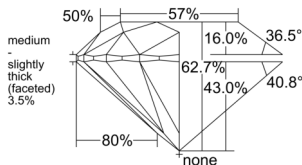

GIA®

FACSIMILE

GIA REPORT 5553153333

Verify this report at GIA.edu

GIA NATURAL DIAMOND DOSSIER®

May 04, 2026
GIA Report Number 5553153333
Shape and Cutting Style ..... Round Brilliant
Measurements ..... 4.69 - 4.71 x 2.95 mm

GRADING RESULTS

Carat Weight ..... 0.40 carat
Color Grade ..... F
Clarity Grade VS1
Cut Grade ..... Excellent

ADDITIONAL GRADING INFORMATION

Polish ..... Excellent
Symmetry ..... Excellent
Fluorescence ..... None
Clarity Characteristics ..... Cloud, Pinpoint
Inscription(s): GIA 5553153333

PROPORTIONS

GRADING SCALES

GIA COLOR SCALE

COLOURLESS	D
	E
	F
	G
	H
	I
	J
NEAR COLOURLESS	K
	L
FAIN	M
	N
	O
	P
VERY LIGHT	Q
	R
	S
	T
	U
	V
	W
	X
	Y
LIGHT	Z

GIA CLARITY SCALE

FLAWLESS	INTERNAL FLAWLESS	
		EXCELLENT
VERY VERY SLIGHTLY INCLUDED	VVS₁	
	VVS₂	
VERY SLIGHTLY INCLUDED	VS₁	
	VS₂	
SLIGHTLY INCLUDED	SI₁	
	SI₂	
INCLUDED	I₁	
	I₂	
	I₃	
POOR		

GIA CUT SCALE

EXCELLENT
VERY GOOD
GOOD
FAIR
POOR