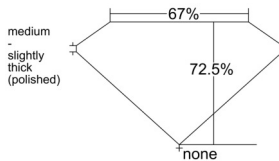

GIA®

FACSIMILE

GIA REPORT 5553139645

Verify this report at GIA.edu

GIA NATURAL DIAMOND DOSSIER®

April 29, 2026
GIA Report Number 5553139645
Shape and Cutting Style ..... **Square Modified Brilliant**
Measurements ..... 5.14 x 5.09 x 3.69 mm

GRADING RESULTS

Carat Weight ..... 0.82 carat
Color Grade ..... D
Clarity Grade VS1

ADDITIONAL GRADING INFORMATION

Polish ..... Excellent
Symmetry ..... Excellent
Fluorescence ..... None
Clarity Characteristics..... Cloud, Needle, Pinpoint
Inscription(s): GIA 5553139645

PROPORTIONS

Profile not to actual proportions

GRADING SCALES

GIA COLOR SCALE		GIA CLARITY SCALE			
COLORLESS	D	VERY VERY SLIGHTLY INCLUDED	FLAWLESS		
	E		INTERNALLY FLAWLESS		
	F	VERY SLIGHTLY INCLUDED	VVS₁		
	G		VVS₂		
	H		VS₁		
	NEAR COLORLESS	I	SLIGHTLY INCLUDED	VS₂	
		J		SI₁	
		FAINT	K	INCLUDED	SI₂
			L		I₁
			M		I₂
VERT LIGHT	N	LIGHT	I₃		
	O				
	P				
	Q				
	R