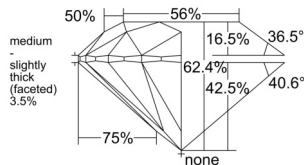

GIA®

FACSIMILE

GIA REPORT

5553138914

Verify this report at GIA.edu

GIA NATURAL DIAMOND DOSSIER®

April 29, 2026

GIA Report Number 5553138914

Shape and Cutting Style ..... Round Brilliant

Measurements ..... 5.37 - 5.39 x 3.36 mm

GRADING RESULTS

Carat Weight ..... 0.60 carat

Color Grade L

Clarity Grade VS2

Cut Grade ..... Excellent

ADDITIONAL GRADING INFORMATION

Polish ..... Excellent

Symmetry ..... Excellent

Fluorescence ..... Medium Blue

Clarity Characteristics ..... Crystal

Inscription(s): GIA 5553138914

PROPORTIONS

Profile to actual proportions

GRADING SCALES

GIA COLOR SCALE

COLOURLESS	D
	E
	F
	G
	H
	I
	J
NEAR COLOURLESS	K
	L
FAIN	M
	N
	O
	P
VERY LIGHT	Q
	R
	S
	T
	U
	V
	W
	X
	Y
LIGHT	Z

GIA CLARITY SCALE

FLAWLESS	VERY VERY SLIGHTLY INCLUDED	VS₁	
			VS₂
INTERNALLY FLAWLESS	VERY SLIGHTLY INCLUDED	SI₁	
			SI₂
VERY SLIGHTLY INCLUDED	SLIGHTLY INCLUDED	I₁	
			I₂
			I₃

GIA CUT SCALE

EXCELLENT	VERY GOOD	GOOD	FAIR	POOR