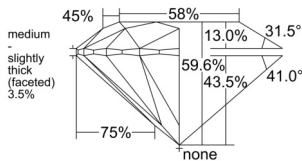

GIA®

FACSIMILE

GIA REPORT 5553138726

Verify this report at GIA.edu

GIA NATURAL DIAMOND DOSSIER®

April 29, 2026
GIA Report Number 5553138726
Shape and Cutting Style ..... Round Brilliant
Measurements ..... 4.50 - 4.53 x 2.69 mm

GRADING RESULTS

Carat Weight ..... 0.33 carat
Color Grade ..... E
Clarity Grade VVS1
Cut Grade ..... Excellent

ADDITIONAL GRADING INFORMATION

Polish ..... Excellent
Symmetry ..... Excellent
Fluorescence ..... Strong Blue
Clarity Characteristics..... Pinpoint, Internal Graining
Inscription(s): GIA 5553138726

PROPORTIONS

Profile to actual proportions

GRADING SCALES

GIA COLOR SCALE	GIA CLARITY SCALE	GIA CUT SCALE
COLOURLESS	FLAWLESS	EXCELLENT
D	INTERNALLY FLAWLESS	
E	VVS₁	VERY GOOD
F		
G	VVS₂	
H	VS₁	GOOD
I		
J	VS₂	
K	SI₁	FAIR
L		
M	SI₂	
N	I₁	POOR
O		
P	I₂	
Q	I₃	
R		
S		
T		
U		
V		
W		
X		
Y		
Z