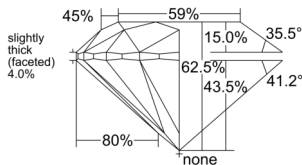

GIA®

FACSIMILE

GIA REPORT 5553138566

Verify this report at GIA.edu

GIA NATURAL DIAMOND DOSSIER®

April 29, 2026
GIA Report Number 5553138566
Shape and Cutting Style ..... Round Brilliant
Measurements ..... 4.56 - 4.59 x 2.86 mm

GRADING RESULTS

Carat Weight ..... 0.37 carat
Color Grade ..... G
Clarity Grade VS1
Cut Grade ..... Excellent

ADDITIONAL GRADING INFORMATION

Polish ..... Excellent
Symmetry ..... Excellent
Fluorescence ..... None
Clarity Characteristics ..... Cloud, Crystal, Pinpoint
Inscription(s): GIA 5553138566

PROPORTIONS

Profile to actual proportions