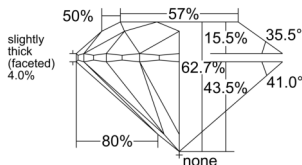

GIA®

FACSIMILE

GIA REPORT 5553133242

Verify this report at GIA.edu

GIA NATURAL DIAMOND DOSSIER®

April 29, 2026
GIA Report Number 5553133242
Shape and Cutting Style ..... Round Brilliant
Measurements ..... 5.70 - 5.74 x 3.59 mm

GRADING RESULTS

Carat Weight ..... 0.73 carat
Color Grade ..... E
Clarity Grade VS1
Cut Grade ..... Excellent

ADDITIONAL GRADING INFORMATION

Polish ..... Excellent
Symmetry ..... Excellent
Fluorescence ..... None
Clarity Characteristics..... Crystal, Feather, Pinpoint
Inscription(s): GIA 5553133242

PROPORTIONS

Profile to actual proportions

GRADING SCALES

GIA COLOR SCALE	GIA CLARITY SCALE	GIA CUT SCALE		
COLORLESS	FLAWLESS	EXCELLENT		
			INTERNALLY FLAWLESS	
	VVS₁			VERY GOOD
	VVS₂			
	VERY SLIGHTLY INCLUDED		VS₁	GOOD
VS₂				
SLIGHTLY INCLUDED		SI₁	FAIR	
	SI₂			
LIGHT	I₁	POOR		
	I₂			
	I₃