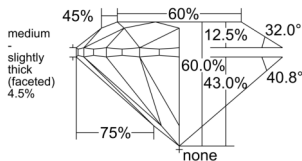

GIA®

FACSIMILE

GIA REPORT 5553130169

Verify this report at GIA.edu

GIA NATURAL DIAMOND DOSSIER®

April 27, 2026
GIA Report Number 5553130169
Shape and Cutting Style ..... Round Brilliant
Measurements ..... 3.62 - 3.65 x 2.18 mm

GRADING RESULTS

Carat Weight ..... 0.18 carat
Color Grade ..... D
Clarity Grade VS1
Cut Grade ..... Excellent

ADDITIONAL GRADING INFORMATION

Polish ..... Excellent
Symmetry ..... Very Good
Fluorescence ..... Faint
Clarity Characteristics..... Reflecting Surface Graining, Pinpoint
Inscription(s): GIA 5553130169

PROPORTIONS

Profile to actual proportions

GRADING SCALES

GIA COLOR SCALE	GIA CLARITY SCALE	GIA CUT SCALE	
D	FLAWLESS	EXCELLENT	
E	INTERNALLY FLAWLESS		
F		VVS₁	VERY GOOD
G	VVS₂		
H	VS₁	GOOD	
I	VS₂		
J	SI₁	FAIR	
K	SI₂		
L	I₁	POOR	
M			
N			
O	I₂		
P			
Q			
R	I₃		
S			
T			
U			
V			
W			
X			
Y			
Z