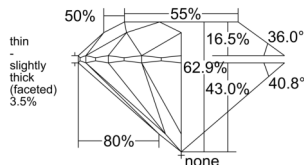

GIA®

FACSIMILE

GIA REPORT

5553122123

Verify this report at GIA.edu

GIA NATURAL DIAMOND DOSSIER®

April 27, 2026

GIA Report Number 5553122123

Shape and Cutting Style ..... Round Brilliant

Measurements ..... 5.11 - 5.13 x 3.22 mm

GRADING RESULTS

Carat Weight ..... 0.51 carat

Color Grade I

Clarity Grade VS2

Cut Grade ..... Excellent

ADDITIONAL GRADING INFORMATION

Polish ..... Excellent

Symmetry ..... Excellent

Fluorescence ..... None

Clarity Characteristics..... Cloud, Indented Natural

Inspection(s): GIA 5553122123

PROPORTIONS

Profile to actual proportions