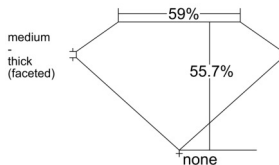

GIA®

FACSIMILE

GIA REPORT 5553107514

Verify this report at GIA.edu

GIA NATURAL DIAMOND DOSSIER®

April 25, 2026
GIA Report Number 5553107514
Shape and Cutting Style ..... Heart Brilliant
Measurements ..... 4.98 x 5.66 x 3.15 mm

GRADING RESULTS

Carat Weight ..... 0.50 carat
Color Grade ..... E
Clarity Grade VVS2

ADDITIONAL GRADING INFORMATION

Polish ..... Very Good
Symmetry ..... Very Good
Fluorescence ..... None
Clarity Characteristics ..... Cloud, Pinpoint
Inscription(s): GIA 5553107514

PROPORTIONS

Profile not to actual proportions

GRADING SCALES

GIA COLOR SCALE		GIA CLARITY SCALE			
COLORLESS	D	VERY VERY SLIGHTLY INCLUDED	FLAWLESS		
	E		INTERNALLY FLAWLESS		
	F		VVS₁		
	NEAR COLORLESS	G	VVS₂		
		H	VERY SLIGHTLY INCLUDED	VS₁	
		I		VS₂	
		FAINT	J	SLIGHTLY INCLUDED	SI₁
			K		SI₂
	L		INCLUDED		I₁
	M			I₂	
VERT LIGHT	N		INCLUDED	I₃	
	O				
	P				
	Q				
	R				
LIGHT	S				
	T				
	U				
	V				
	W				
	X				
	Y				
	Z