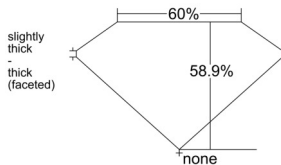

GIA®

FACSIMILE

GIA REPORT 5553106486

Verify this report at GIA.edu

GIA NATURAL DIAMOND DOSSIER®

April 23, 2026
GIA Report Number 5553106486
Shape and Cutting Style ..... Heart Brilliant
Measurements ..... 5.36 x 6.05 x 3.56 mm

GRADING RESULTS

Carat Weight ..... 0.70 carat
Color Grade I
Clarity Grade VVS1

ADDITIONAL GRADING INFORMATION

Polish ..... Very Good
Symmetry ..... Excellent
Fluorescence ..... None
Clarity Characteristics ..... Pinpoint, Feather
Inscription(s): GIA 5553106486

PROPORTIONS

Profile not to actual proportions

GRADING SCALES

GIA COLOR SCALE		GIA CLARITY SCALE			
COLORLESS	D	VERY VERY SLIGHTLY INCLUDED	FLAWLESS		
	E		INTERNALLY FLAWLESS		
	F	VERY SLIGHTLY INCLUDED	VVS₁		
	G		VVS₂		
	H		VS₁		
	NEAR COLORLESS	I	SLIGHTLY INCLUDED	VS₂	
		J		SI₁	
		FAINT	K	INCLUDED	SI₂
			L		I₁
			M		I₂
VERT LIGHT			N	INCLUDED	I₃
			O		
			P		
	Q				
LIGHT	R				
	S				
	T				
	U				
	V				
	Z