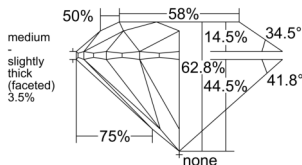

GIA®

FACSIMILE

GIA REPORT 5553103016

Verify this report at GIA.edu

GIA NATURAL DIAMOND DOSSIER®

April 24, 2026
GIA Report Number 5553103016
Shape and Cutting Style ..... Round Brilliant
Measurements ..... 5.37 - 5.41 x 3.38 mm

GRADING RESULTS

Carat Weight ..... 0.60 carat
Color Grade ..... K
Clarity Grade VS1
Cut Grade ..... Excellent

ADDITIONAL GRADING INFORMATION

Polish ..... Excellent
Symmetry ..... Excellent
Fluorescence ..... None
Clarity Characteristics..... Crystal, Cloud, Needle, Pinpoint
Inscription(s): GIA 5553103016

PROPORTIONS

Profile to actual proportions