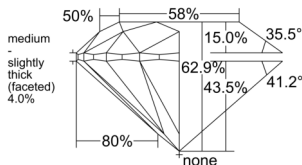

GIA®

FACSIMILE

GIA REPORT 5553102914

Verify this report at GIA.edu

GIA NATURAL DIAMOND DOSSIER®

April 24, 2026
GIA Report Number 5553102914
Shape and Cutting Style ..... Round Brilliant
Measurements ..... 5.02 - 5.05 x 3.17 mm

GRADING RESULTS

Carat Weight ..... 0.50 carat
Color Grade ..... M
Clarity Grade VS1
Cut Grade ..... Excellent

ADDITIONAL GRADING INFORMATION

Polish ..... Excellent
Symmetry ..... Excellent
Fluorescence ..... None
Clarity Characteristics ..... Crystal, Pinpoint
Inscription(s): GIA 5553102914

PROPORTIONS

GRADING SCALES

GIA COLOR SCALE

COLOREDNESS	D
	E
	F
	G
	H
	I
	J
NEAR COLORLESS	K
	L
	M
FAIN	N
	O
	P
	Q
	R
	S
	T
	U
	V
	W
	X
	Y
LIGHT	Z

GIA CLARITY SCALE

FLAWLESS	INTERNAL FLAWLESS	
		EXCELLENT
VERY VERY SLIGHTLY INCLUDED	VVS₁	VERY GOOD
VERY SLIGHTLY INCLUDED	VVS₂	
SLIGHTLY INCLUDED	VS₁	GOOD
	VS₂	
INCLUDED	SI₁	FAIR
	SI₂	
INCLUDED	I₁	POOR
	I₂	
	I₃