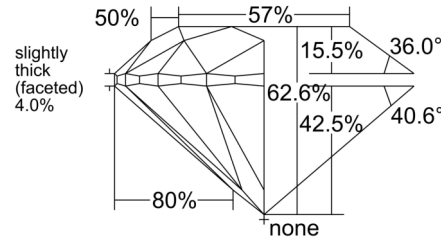

GIA REPORT
5553099982

Verify this report at GIA.edu

FACSIMILE

This is a digital representation of the original GIA Report. This representation might not be accepted in lieu of the original GIA Report in certain circumstances. The original GIA Report includes certain security features which are not reproducible on this facsimile.

GIA NATURAL DIAMOND GRADING REPORT

April 27, 2026
GIA Report Number 5553099982
Shape and Cutting Style ..... Round Brilliant
Measurements ..... 6.31 - 6.37 x 3.97 mm

GRADING RESULTS

Carat Weight ..... 1.00 carat
Color Grade ..... D
Clarity Grade VVS1
Cut Grade ..... Excellent

ADDITIONAL GRADING INFORMATION

Polish ..... Excellent
Symmetry ..... Excellent
Fluorescence ..... None
Inscription(s): GIA 5553099982
Comments: Surface graining is not shown.

PROPORTIONS

Profile to actual proportions