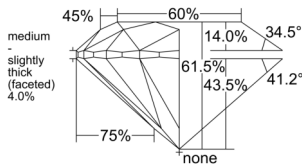

GIA®

FACSIMILE

GIA REPORT 5553092660

Verify this report at GIA.edu

GIA NATURAL DIAMOND DOSSIER®

April 23, 2026
GIA Report Number 5553092660
Shape and Cutting Style ..... Round Brilliant
Measurements ..... 4.28 - 4.31 x 2.64 mm

GRADING RESULTS

Carat Weight ..... 0.30 carat
Color Grade I
Clarity Grade VS1
Cut Grade ..... Excellent

ADDITIONAL GRADING INFORMATION

Polish ..... Excellent
Symmetry ..... Excellent
Fluorescence ..... None
Clarity Characteristics ..... Feather, Pinpoint
Inscription(s): GIA 5553092660

PROPORTIONS

Profile to actual proportions

GRADING SCALES

GIA COLOR SCALE	GIA CLARITY SCALE	GIA CUT SCALE	
D	FLAWLESS	EXCELLENT	
E	INTERNALLY FLAWLESS		
F		VVS₁	VERY GOOD
G	VVS₂		
H	VS₁	GOOD	
I	VS₂		
J	SI₁	FAIR	
K	SI₂		
L	I₁	POOR	
M	I₂		
N	I₃		
O			
P			
Q			
R			
S			
T			
U			
V			
W			
X			
Y			
Z