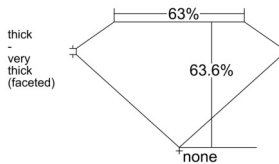

GIA®

FACSIMILE

GIA REPORT 5553089473

Verify this report at GIA.edu

GIA NATURAL DIAMOND DOSSIER®

April 23, 2026
GIA Report Number 5553089473
Shape and Cutting Style ..... Pear Brilliant
Measurements ..... 7.71 x 4.80 x 3.05 mm

GRADING RESULTS

Carat Weight ..... 0.71 carat
Color Grade L
Clarity Grade VS2

ADDITIONAL GRADING INFORMATION

Polish ..... Excellent
Symmetry ..... Excellent
Fluorescence ..... Faint
Clarity Characteristics ..... Crystal
Inscription(s): GIA 5553089473

PROPORTIONS

Profile not to actual proportions

GRADING SCALES

GIA COLOR SCALE		GIA CLARITY SCALE			
COLORLESS	D	VERY VERY SLIGHTLY INCLUDED	FLAWLESS		
	E		INTERNALLY FLAWLESS		
	F	VERY SLIGHTLY INCLUDED	VVS₁		
	G		VVS₂		
	H		VS₁		
	NEAR COLORLESS	I	SLIGHTLY INCLUDED	VS₂	
		J		SI₁	
		FAINT	K	INCLUDED	SI₂
			L		I₁
			M		I₂
VERT LIGHT	N	LIGHT	I₃		
	O				
	P				
	Q				
	R				
	S				
	T				
LIGHT	U				
	V				
	W				
	X				
Y					
Z