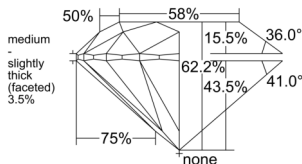

GIA®

FACSIMILE

GIA REPORT 5553085684

Verify this report at GIA.edu

GIA NATURAL DIAMOND DOSSIER®

April 22, 2026
GIA Report Number 5553085684
Shape and Cutting Style ..... Round Brilliant
Measurements ..... 5.07 - 5.10 x 3.17 mm

GRADING RESULTS

Carat Weight ..... 0.50 carat
Color Grade ..... H
Clarity Grade S11
Cut Grade ..... Excellent

ADDITIONAL GRADING INFORMATION

Polish ..... Excellent
Symmetry ..... Excellent
Fluorescence ..... Faint
Clarity Characteristics ..... Crystal
Inscription(s): GIA 5553085684

PROPORTIONS

GRADING SCALES

GIA COLOR SCALE	GIA CLARITY SCALE	GIA CUT SCALE	
D	FLAWLESS	EXCELLENT	
E	INTERNALLY FLAWLESS		
F		VVS₁	VERY GOOD
G	VVS₂		
H	VS₁	GOOD	
I	VS₂		
J	S1₁	FAIR	
K	S1₂		
L	I₁	POOR	
M	I₂		
N	I₃		
O			
P			
Q			
R			
S			
T			
U			
V			
W			
X			
Y			
Z