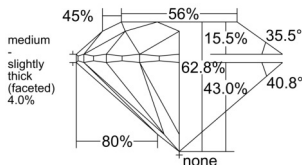

GIA®

FACSIMILE

GIA REPORT 5553084824

Verify this report at GIA.edu

GIA NATURAL DIAMOND DOSSIER®

April 22, 2026
GIA Report Number 5553084824
Shape and Cutting Style ..... Round Brilliant
Measurements ..... 5.55 - 5.58 x 3.49 mm

GRADING RESULTS

Carat Weight ..... 0.67 carat
Color Grade ..... D
Clarity Grade VVS1
Cut Grade ..... Excellent

ADDITIONAL GRADING INFORMATION

Polish ..... Excellent
Symmetry ..... Excellent
Fluorescence ..... None
Clarity Characteristics ..... Pinpoint
Inscription(s): GIA 5553084824

PROPORTIONS

Profile to actual proportions

GRADING SCALES

GIA COLOR SCALE

COLORLESS	D
	E
	F
	G
	H
	I
	J
NEAR COLORLESS	K
	L
	M
FAIN	N
	O
	P
	Q
VERY LIGHT	R
	S
	T
	U
	V
	W
	X
	Y
LIGHT	Z

GIA CLARITY SCALE

	FLAWLESS
	INTERNALLY FLAWLESS
VERY VERY SLIGHTLY INCLUDED	VVS₁
	VVS₂
VERY SLIGHTLY INCLUDED	VS₁
	VS₂
SLIGHTLY INCLUDED	SI₁
	SI₂
	I₁
	I₂
INCLUDED	I₃

GIA CUT SCALE

	EXCELLENT
	VERY GOOD
	GOOD
	FAIR
	POOR