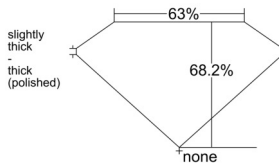

GIA®

FACSIMILE

GIA REPORT 5553078114

Verify this report at GIA.edu

GIA NATURAL DIAMOND DOSSIER®

April 21, 2026
GIA Report Number 5553078114
Shape and Cutting Style ..... Emerald Cut
Measurements ..... 5.37 x 3.70 x 2.53 mm

GRADING RESULTS

Carat Weight ..... 0.50 carat
Color Grade ..... H
Clarity Grade VS1

ADDITIONAL GRADING INFORMATION

Polish ..... Excellent
Symmetry ..... Very Good
Fluorescence ..... None
Clarity Characteristics..... Needle, Pinpoint
Inscription(s): GIA 5553078114

PROPORTIONS

Profile not to actual proportions

GRADING SCALES

GIA COLOR SCALE		GIA CLARITY SCALE			
COLORLESS	D	VERY VERY SLIGHTLY INCLUDED	FLAWLESS		
	E		INTERNALLY FLAWLESS		
	F		VVS₁		
	NEAR COLORLESS	G	VERY SLIGHTLY INCLUDED	VVS₂	
		H		VS₁	
		FANT	I	SLIGHTLY INCLUDED	VS₂
			J		SI₁
	LIGHT	K	INCLUDED	SI₂	
		L		I₁	
		M		I₂	
VERY LIGHT		N	INCLUDED	I₃	
		O			
P					
Q					
R					
S					
T					
U					
V					
W					
X					
Y					
Z