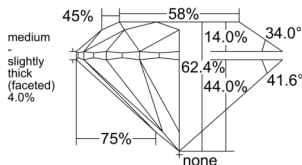

GIA®

FACSIMILE

GIA REPORT 5553077733

Verify this report at GIA.edu

GIA NATURAL DIAMOND DOSSIER®

April 21, 2026
GIA Report Number 5553077733
Shape and Cutting Style ..... Round Brilliant
Measurements ..... 5.09 - 5.11 x 3.18 mm

GRADING RESULTS

Carat Weight ..... 0.51 carat
Color Grade ..... M
Clarity Grade VVS1
Cut Grade ..... Excellent

ADDITIONAL GRADING INFORMATION

Polish ..... Excellent
Symmetry ..... Excellent
Fluorescence ..... None
Clarity Characteristics ..... Pinpoint, Feather
Inscription(s): GIA 5553077733

PROPORTIONS

Profile to actual proportions

GRADING SCALES

GIA COLOR SCALE	GIA CLARITY SCALE	GIA CUT SCALE	
D	FLAWLESS	EXCELLENT	
E	INTERNALLY FLAWLESS		
F		VVS₁	VERY GOOD
G	VVS₂		
H	VS₁	GOOD	
I	VS₂		
J	SI₁	FAIR	
K	SI₂		
L	I₁	POOR	
M	I₂		
N	I₃		
O			
P			
Q			
R			
S			
T			
U			
V			
W			
X			
Y			
Z