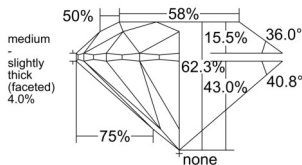

GIA®

FACSIMILE

GIA REPORT 5553068154

Verify this report at GIA.edu

GIA NATURAL DIAMOND DOSSIER®

April 20, 2026
GIA Report Number 5553068154
Shape and Cutting Style ..... Round Brilliant
Measurements ..... 5.89 - 5.93 x 3.69 mm

GRADING RESULTS

Carat Weight ..... 0.80 carat
Color Grade L
Clarity Grade VS1
Cut Grade ..... Excellent

ADDITIONAL GRADING INFORMATION

Polish ..... Excellent
Symmetry ..... Excellent
Fluorescence ..... Faint
Clarity Characteristics ..... Feather, Pinpoint
Inscription(s): GIA 5553068154

PROPORTIONS

Profile to actual proportions

GRADING SCALES

GIA COLOR SCALE	GIA CLARITY SCALE	GIA CUT SCALE
COLOURLESS	FLAWLESS	EXCELLENT
D	FLAWLESS	
E	INTERNALLY FLAWLESS	VERY GOOD
F	VVS₁	
G	VVS₂	GOOD
H	VS₁	
I	VS₂	FAIR
J	SI₁	
K	SI₂	POOR
L	I₁	
M	I₂	
N	I₃	
O		
P		
Q		
R		
S		
T		
U		
V		
W		
X		
Y		
Z