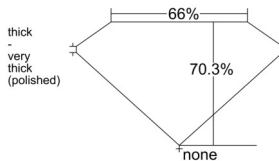

GIA®

FACSIMILE

GIA REPORT 5553055772

Verify this report at GIA.edu

GIA NATURAL DIAMOND DOSSIER®

April 16, 2026
GIA Report Number 5553055772
Shape and Cutting Style ..... **Cut-Cornered Rectangular Modified Brilliant**
Measurements ..... 6.33 x 4.79 x 3.37 mm

GRADING RESULTS

Carat Weight ..... 0.90 carat
Color Grade ..... J
Clarity Grade VS1

ADDITIONAL GRADING INFORMATION

Polish ..... Excellent
Symmetry ..... Excellent
Fluorescence ..... Faint
Clarity Characteristics..... **Crystal, Cloud, Needle, Pinpoint**
Inscription(s): GIA 5553055772

PROPORTIONS

Profile not to actual proportions

GRADING SCALES

GIA COLOR SCALE		GIA CLARITY SCALE			
COLORLESS	D	VERY VERY SLIGHTLY INCLUDED	FLAWLESS		
	E		INTERNALLY FLAWLESS		
	F	VERY SLIGHTLY INCLUDED	VVS₁		
	G		VVS₂		
	H		VS₁		
	NEAR COLORLESS	I	SLIGHTLY INCLUDED	VS₂	
		J		SI₁	
		FAINT	K	INCLUDED	SI₂
			L		I₁
			M		I₂
VERT LIGHT	N	LIGHT	I₃		
	O				
	P				
	Q				
	R