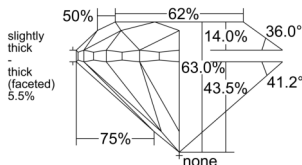

GIA®

FACSIMILE

GIA REPORT 5553051980

Verify this report at GIA.edu

GIA NATURAL DIAMOND DOSSIER®

April 17, 2026
GIA Report Number 5553051980
Shape and Cutting Style ..... Round Brilliant
Measurements ..... 5.27 - 5.31 x 3.33 mm

GRADING RESULTS

Carat Weight ..... 0.60 carat
Color Grade ..... G
Clarity Grade S11
Cut Grade ..... Very Good

ADDITIONAL GRADING INFORMATION

Polish ..... Excellent
Symmetry ..... Very Good
Fluorescence ..... None
Clarity Characteristics ..... Cloud, Crystal
Inscription(s): GIA 5553051980

PROPORTIONS

GRADING SCALES

GIA COLOR SCALE

COLORLESS	D
	E
	F
	G
	H
	I
	J
NEAR COLORLESS	K
	L
FAIN	M
	N
	O
	P
VERY LIGHT	Q
	R
	S
	T
	U
	V
	W
	X
	Y
LIGHT	Z

GIA CLARITY SCALE

FLAWLESS	INTERNAL FLAWLESS	
		EXCELLENT
VERY VERY SLIGHTLY INCLUDED	VVS₁	
	VVS₂	
VERY SLIGHTLY INCLUDED	VS₁	
	VS₂	
SLIGHTLY INCLUDED	S1₁	
	S1₂	
INCLUDED	I₁	
	I₂	
	I₃	
POOR		

GIA CUT SCALE

EXCELLENT
VERY GOOD
GOOD
FAIR
POOR