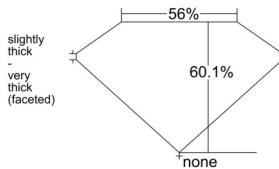

GIA®

FACSIMILE

GIA REPORT 5553048739

Verify this report at GIA.edu

GIA NATURAL DIAMOND DOSSIER®

April 17, 2026
GIA Report Number 5553048739
Shape and Cutting Style ..... Pear Brilliant
Measurements ..... 7.73 x 4.93 x 2.96 mm

GRADING RESULTS

Carat Weight ..... 0.70 carat
Color Grade ..... D
Clarity Grade VS1

ADDITIONAL GRADING INFORMATION

Polish ..... Excellent
Symmetry ..... Excellent
Fluorescence ..... Faint
Clarity Characteristics..... Crystal, Pinpoint
Inscription(s): GIA 5553048739

PROPORTIONS

Profile not to actual proportions

GRADING SCALES

GIA COLOR SCALE		GIA CLARITY SCALE		
NEAR COLORLESS	D	VERY VERY SLIGHTLY INCLUDED	FLAWLESS	
	E		INTERNALLY FLAWLESS	
	F	VERY SLIGHTLY INCLUDED	VS₁	
	G		VS₂	
	H		VS₁	
	FAINT	I	SLIGHTLY INCLUDED	VS₂
		J		SI₁
		K	INCLUDED	SI₂
		L		I₁
		M		I₂
N		I₃		
LIGHT	O			
	P			
	Q			
	R			
	S			
	T			
	U			
	V			
	W			
	X			
	Y			
	Z