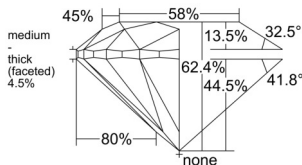

GIA®

FACSIMILE

GIA REPORT 5553037651

Verify this report at GIA.edu

GIA NATURAL DIAMOND DOSSIER®

April 16, 2026
GIA Report Number 5553037651
Shape and Cutting Style ..... Round Brilliant
Measurements ..... 4.68 - 4.71 x 2.93 mm

GRADING RESULTS

Carat Weight ..... 0.40 carat
Color Grade L
Clarity Grade VS1
Cut Grade ..... Very Good

ADDITIONAL GRADING INFORMATION

Polish ..... Very Good
Symmetry ..... Very Good
Fluorescence ..... None
Clarity Characteristics ..... Crystal
Inscription(s): GIA 5553037651

PROPORTIONS

Profile to actual proportions